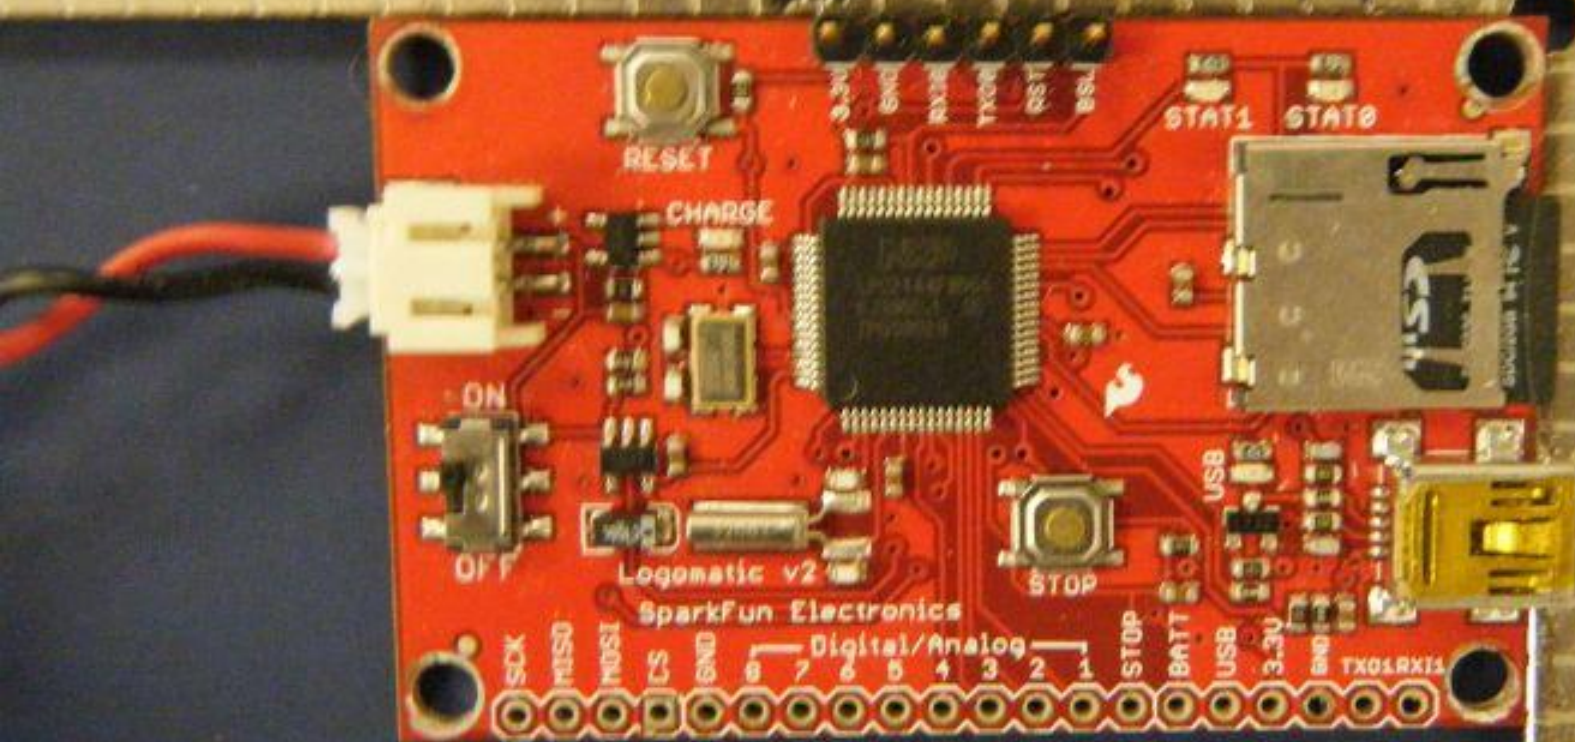

Brookstone Camera

1.5 oz

Data Logger (IMU)

0.5 oz

Garmin Antenna (R-Track)

1.6 oz

IMU

1.3 oz

Nichrome Wire Cut Down Controller

1.2 oz

Power Bus

3.05 oz

Pull-Pin Device

1.05 oz

R-Track

1.1 oz