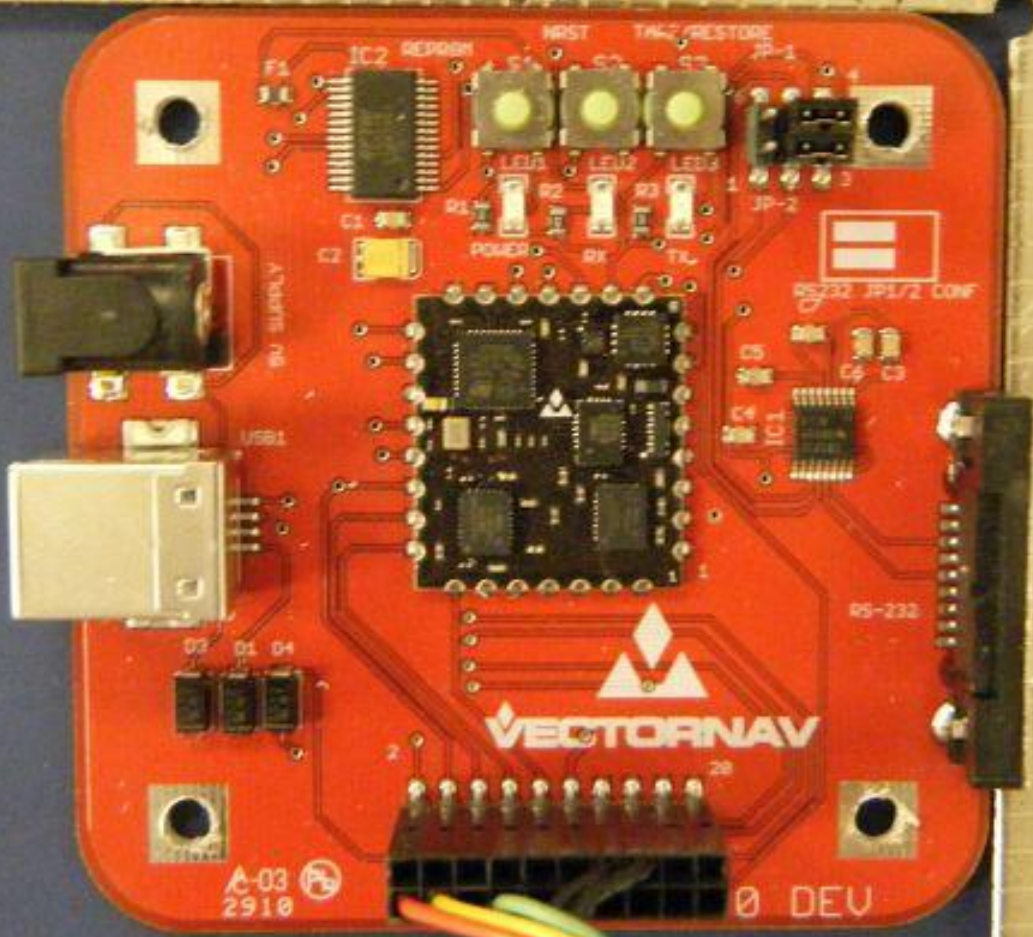

Brookstone Camera

1.5 oz

Data Logger (IMU)

0.5 oz

Garmin Antenna (R-Track)

1.6 oz

IMU

1.3 oz

Nichrome Wire Cut Down Controller

1.2 oz

Power Bus

3.05 oz

Pull-Pin Device

1.05 oz

R-Track

1.1 oz