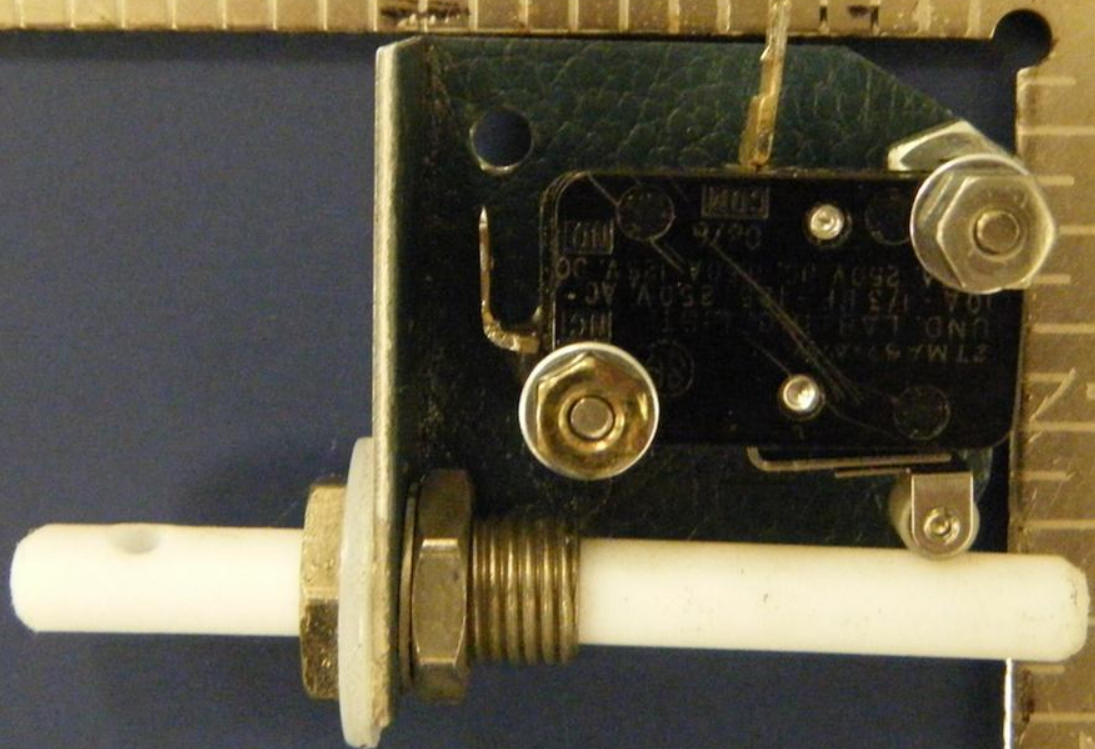

Brookstone Camera

1.5 oz

Data Logger (IMU)

0.5 oz

Garmin Antenna (R-Track)

1.6 oz

IMU

1.3 oz

Nichrome Wire Cut Down Controller

1.2 oz

Power Bus

3.05 oz

Pull-Pin Device

1.05 oz

R-Track

1.1 oz