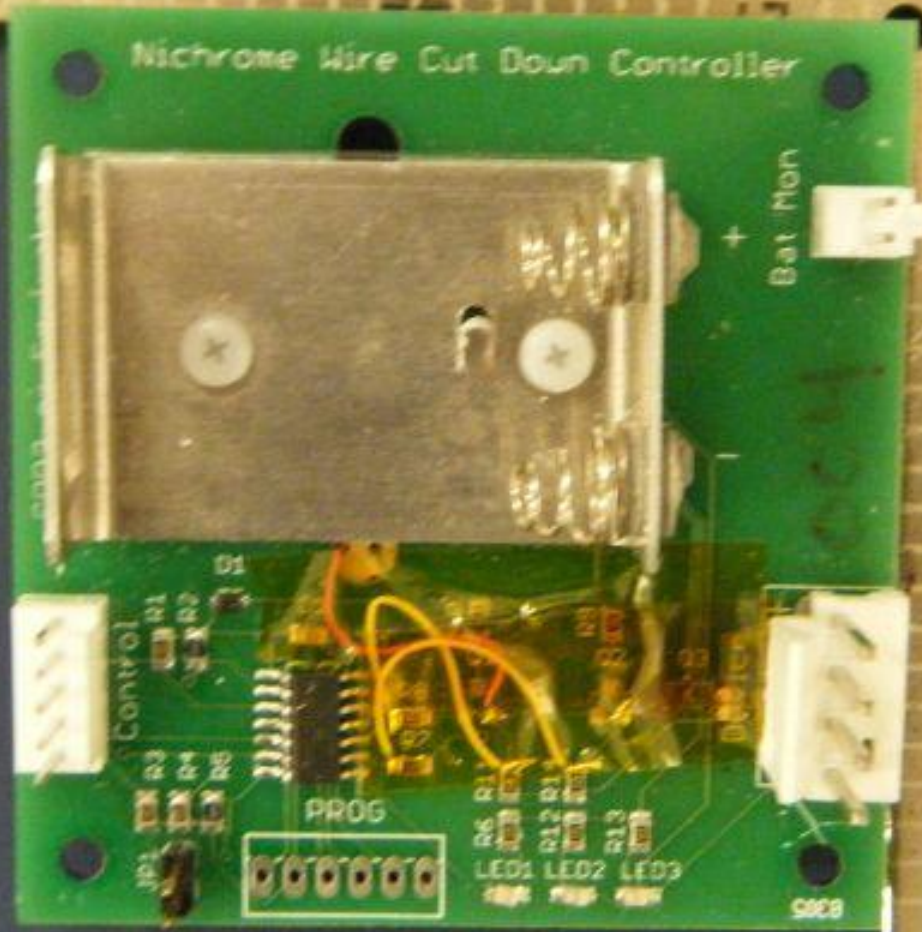

Brookstone Camera

1.5 oz

Data Logger (IMU)

0.5 oz

Garmin Antenna (R-Track)

1.6 oz

IMU

1.3 oz

Nichrome Wire Cut Down Controller

1.2 oz

Power Bus

3.05 oz

Pull-Pin Device

1.05 oz

R-Track

1.1 oz