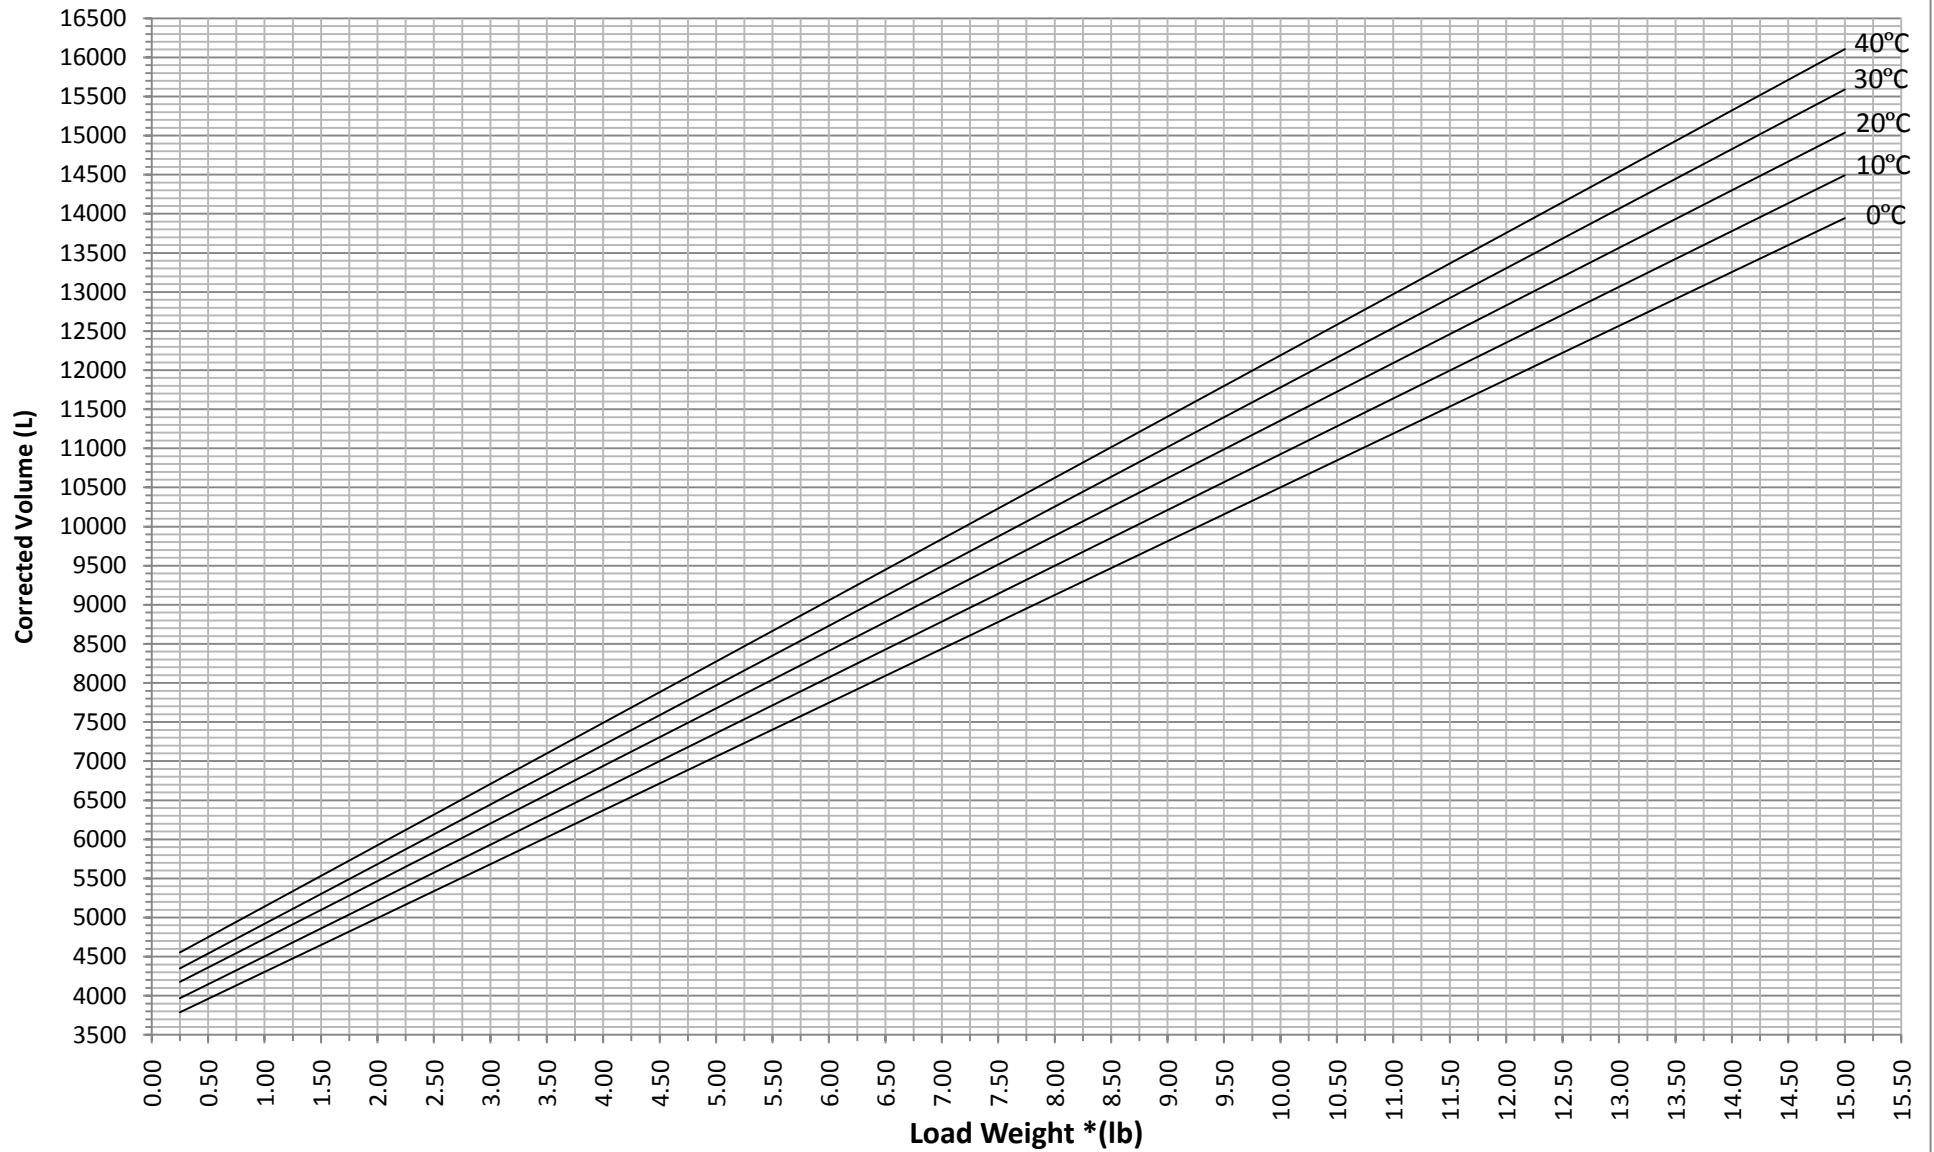

Corrected Volume vs. Load for 2000g Balloon

* Load weight includes everything except balloon