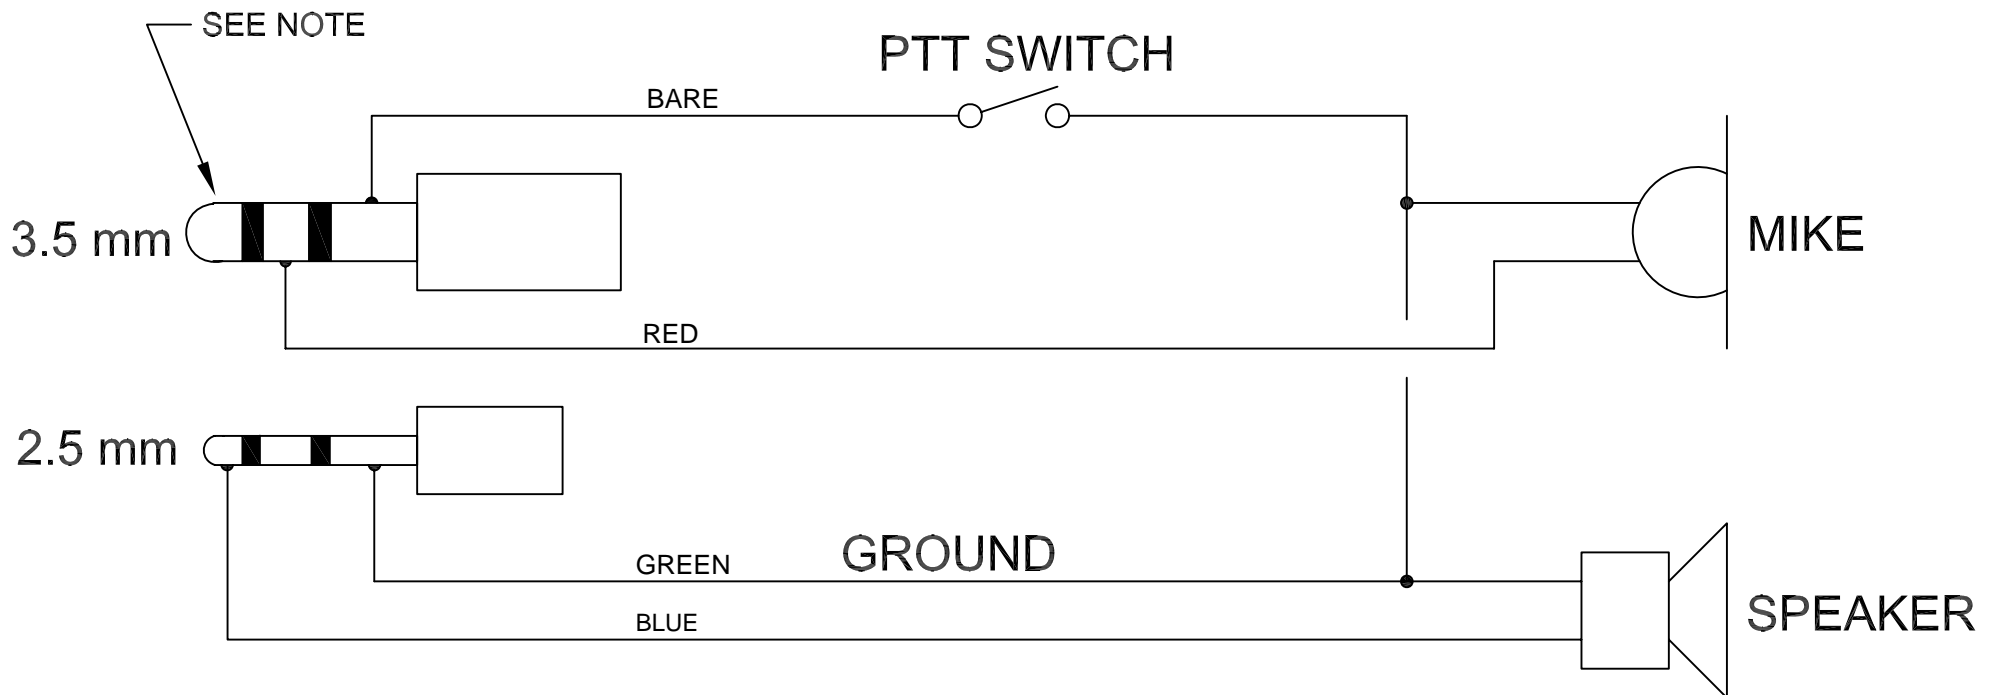

# PX-777 REMOTE SPEAKER-MIKE

DRAWN BY ERIC LEMMON WB6FLY

NOTE: TIP OF PLUG CONNECTS TO 5 VDC THRU 100 OHMS