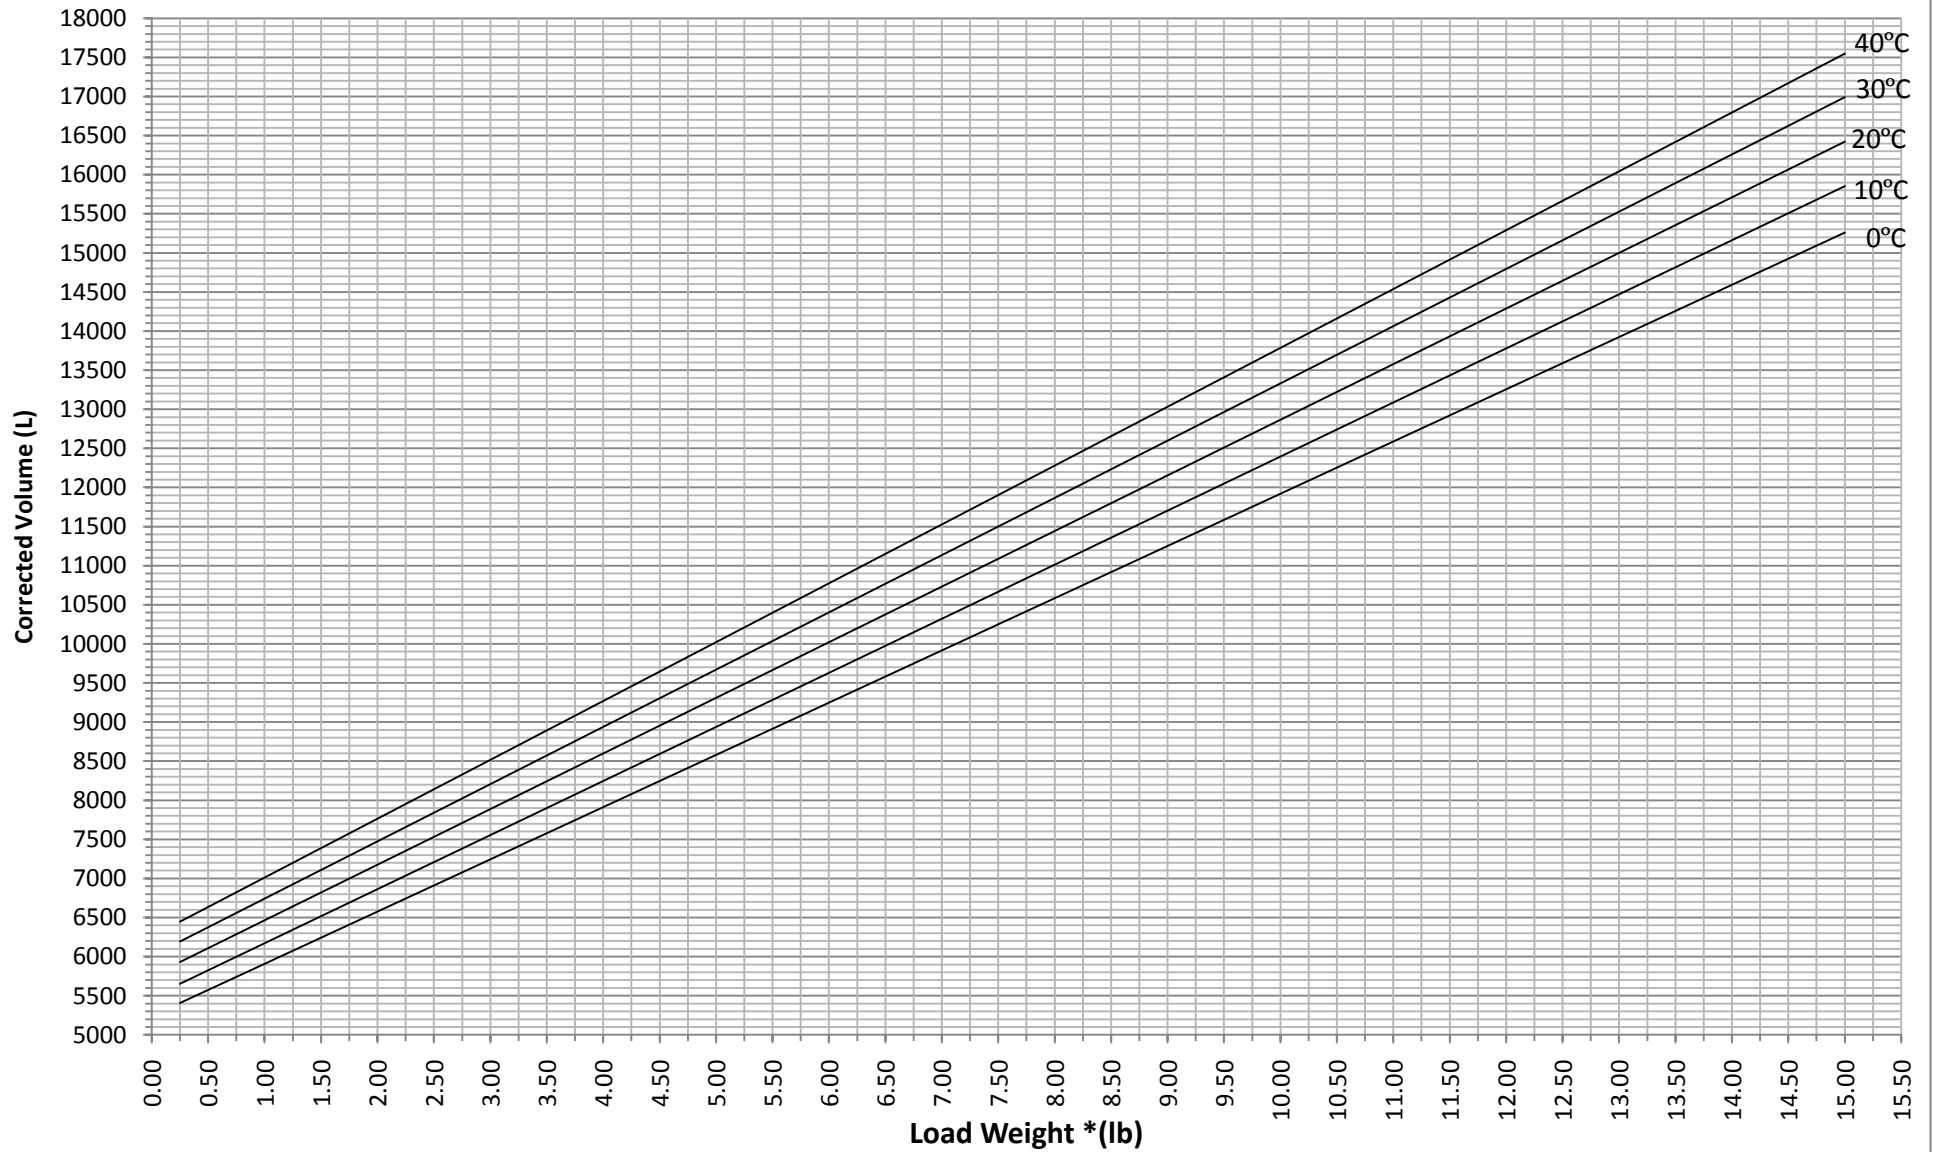

Corrected Volume vs. Load for 3000g Balloon

* Load weight includes everything except balloon